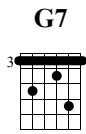

# Europa

Carlos Santana

Clean Guitar

Distortion Guitar

Standard tuning

Standard tuning

♩ = 76

**el.guit.**