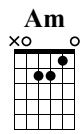

# Europa

Carlos Santana

Clean Guitar

Distortion Guitar

Standard tuning

Standard tuning

♩ = 76

**el.guit.**