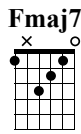

# Europa

Carlos Santana

Clean Guitar

Distortion Guitar

Standard tuning

Standard tuning

♩ = 76

**el.guit.**