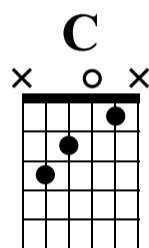

LE LION EST MORT CE SOIR

Arrangement par T-Boy Guitar ©

♩ = 120

n.guit.

Musical notation for measures 1-3. Treble clef, 4/4 time signature. Measure 1: G chord, notes G4, B4, D5. Measure 2: C chord, notes C4, E4, G4. Measure 3: G/B chord, notes G4, B4, D5.

T	0	2	0	2	0	1	0	2	0	2	0	2	0	0	2
A						0									
B	3		2			2									

Musical notation for measures 4-6. Treble clef, 4/4 time signature. Measure 4: D/A chord, notes D4, F#4, A4. Measure 5: G5/D chord, notes G4, B4, D5. Measure 6: C chord, notes C4, E4, G4.

T	2	3	(2)	3	3	0	2	0	3	1	0	2	0	2
A														
B	0				0					0				

Musical notation for measures 7-9. Treble clef, 4/4 time signature. Measure 7: D/A chord, notes D4, F#4, A4. Measure 8: G5/D chord, notes G4, B4, D5. Measure 9: G5/D chord, notes G4, B4, D5.

T	0	2	0	0	2	3	(2)	0	3	3	0	0
A												
B	2					0			0			

Musical notation for measures 10-12. Measure 10: Treble clef, notes G4, A4, B4, C5. Measure 11: Treble clef, notes G4, A4, B4, C5, D5. Measure 12: Treble clef, note G4. TAB: (3) 1 3 1 | 3 0 0 0 0 0 0 0 | 0