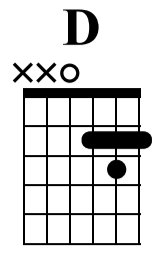

LE LION EST MORT CE SOIR

Arrangement par T-Boy Guitar ©

♩ = 120

n.guit.

Musical notation for measures 1-3. Treble clef, 4/4 time signature. Measure 1: G chord, notes G4, B4, D5. Measure 2: C chord, notes C4, E4, G4. Measure 3: G/B chord, notes G4, B4, D5.

T	0	2	0	2	0	1	0	2	0	2	0	2	0	0	2
A						0									
B	3		2			2									

Musical notation for measures 4-6. Treble clef, 4/4 time signature. Measure 4: D/A chord, notes D4, F#4, A4. Measure 5: G5/D chord, notes G4, B4, D5. Measure 6: C chord, notes C4, E4, G4.

T	2	3	(2)	3	3	0	2	0	3	1	0	2	0	2
A														
B	0				0					0				

Musical notation for measures 7-9. Treble clef, 4/4 time signature. Measure 7: D/A chord, notes D4, F#4, A4. Measure 8: G5/D chord, notes G4, B4, D5. Measure 9: G5/D chord, notes G4, B4, D5.

T	0	2	0	0	2	3	(2)	0	3	3	0	0
A												
B	2					0			0			

Musical notation for measures 10-12. Measure 10: Treble clef, notes G4, A4, B4, C5. Measure 11: Treble clef, notes G4, A4, B4, C5, D5. Measure 12: Treble clef, note G4. TAB: (3) 1 3 1 | 3 0 0 0 0 0 0 0 | 0