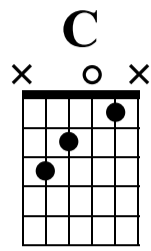

LE LION EST MORT CE SOIR

Arrangement par T-Boy Guitar ©

♩ = 120

n.guit.

Musical notation for measures 1-3. Treble clef, 4/4 time signature. Measure 1: G chord, notes G4, B4, D5. Measure 2: C chord, notes C4, E4, G4. Measure 3: G/B chord, notes G4, B4, D5.

T	0	2	0	2	0	1	0	2	0	2	0	2	0	0	2
A						0									
B	3		2			2									

Musical notation for measures 4-6. Treble clef, 4/4 time signature. Measure 4: D/A chord, notes D4, F#4, A4. Measure 5: G5/D chord, notes G4, B4, D5. Measure 6: C chord, notes C4, E4, G4.

T	2	3	(2)	3	3	0	2	0	3	1	0	2	0	2
A														
B	0				0					0				

Musical notation for measures 7-9. Treble clef, 4/4 time signature. Measure 7: D/A chord, notes D4, F#4, A4. Measure 8: G5/D chord, notes G4, B4, D5. Measure 9: G5/D chord, notes G4, B4, D5.

T	0	2	0	0	2	3	(2)	0	3	3	0	0
A												
B	2					0			0			

Musical notation for measures 10-12. Measure 10: Treble clef, notes G4, A4, B4, C5. Measure 11: Treble clef, notes G4, A4, B4, C5, D5. Measure 12: Treble clef, note G4. TAB: (3) 1 3 1 | 3 0 0 0 0 0 0 0 | 0