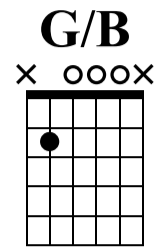

LE LION EST MORT CE SOIR

Arrangement par T-Boy Guitar ©

♩ = 120

n.guit.

Musical notation for measures 1-3. Treble clef, 4/4 time signature. Measure 1: G chord, notes G4, B4, D5. Measure 2: C chord, notes C4, E4, G4. Measure 3: G/B chord, notes G4, B4, D5.

T	0	2	0	2	0	1	0	2	0	2	0	2	0	0	2
A						0									
B	3		2			2									

Musical notation for measures 4-6. Treble clef, 4/4 time signature. Measure 4: D/A chord, notes D4, F#4, A4. Measure 5: G5/D chord, notes G4, B4, D5. Measure 6: C chord, notes C4, E4, G4.

T	2	3	(2)	3	3	0	2	0	3	1	0	2	0	2
A														
B	0				0					0				

Musical notation for measures 7-9. Treble clef, 4/4 time signature. Measure 7: D/A chord, notes D4, F#4, A4. Measure 8: G5/D chord, notes G4, B4, D5. Measure 9: G5/D chord, notes G4, B4, D5.

T	0	2	0	0	2	3	(2)	0	3	3	0	0
A												
B	2					0			0			

Musical notation for measures 10-12. Measure 10: Treble clef, notes G4, A4, B4, C5. Measure 11: Treble clef, notes G4, A4, B4, C5, D5. Measure 12: Treble clef, note G4. TAB: (3) 1 3 1 | 3 0 0 0 0 0 0 0 | 0