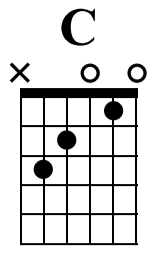

LE LION EST MORT CE SOIR

Arrangement par T-Boy Guitar ©

♩ = 120

n.guit.

Musical notation for measures 1-3. Treble clef, 4/4 time signature. Measure 1: G chord, notes G4, B4, D5. Measure 2: C chord, notes C4, E4, G4. Measure 3: G/B chord, notes G4, B4, D5.

T	0	2	0	2	0	1	0	2	0	2	0	2	0	0	2
A						0									
B	3		2			2									

Musical notation for measures 4-6. Treble clef, 4/4 time signature. Measure 4: D/A chord, notes D4, F#4, A4. Measure 5: G5/D chord, notes G4, B4, D5. Measure 6: C chord, notes C4, E4, G4.

T	2	3	(2)	3	3	0	2	0	3	1	0	2	0	2
A														
B	0				0					0				

Musical notation for measures 7-9. Treble clef, 4/4 time signature. Measure 7: D/A chord, notes D4, F#4, A4. Measure 8: G5/D chord, notes G4, B4, D5. Measure 9: G5/D chord, notes G4, B4, D5.

T	0	2	0	0	2	3	(2)	0	3	3	0	0
A												
B	2					0			0			

Musical notation for measures 10-12. Measure 10: Treble clef, notes G4, A4, B4, C5. Measure 11: Treble clef, notes G4, A4, B4, C5, D5. Measure 12: Treble clef, note G4. TAB: (3) 1 3 1 | 3 0 0 0 0 0 0 0 | 0