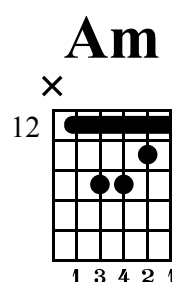

# ARPÈGES LIÉS - Am, Em

A décliner ensuite sur d'autres notes : Bm, Cm, Dm etc

Standard tuning

♩ = 120

s.guit.

Musical notation for measures 1-4. Measure 1: Treble clef, 4/4 time, Am chord (open strings) with fingerings 2 3 1. Measure 2: Treble clef, 4/4 time, Am chord (5th fret) with fingerings 1 3 4 1 1 1. Measure 3: Treble clef, 4/4 time, Am chord (7th fret) with fingerings 1 3 4 2. Measure 4: Treble clef, 4/4 time, Am chord (7th fret) with fingerings 1 3 4 2. The notation includes a treble clef, a 4/4 time signature, and a series of eighth notes. A 'P' (pizzicato) marking is placed above the first note of each measure. The TAB below shows the fret numbers for each string: 0 1 2 2 0 for measure 1; 5 5 5 5 5 5 for measure 2; 5 5 5 7 7 8 for measure 3; 10 10 9 10 9 10 for measure 4.

Musical notation for measures 5-8. Measure 5: Treble clef, 4/4 time, Am chord (12th fret) with fingerings 1 3 4 2 1. Measure 6: Treble clef, 4/4 time, Am chord (12th fret) with fingerings 1 3 4 2 1. Measure 7: Treble clef, 4/4 time, Am chord (17th fret) with fingerings 1 3 4 1 1 1. Measure 8: Treble clef, 4/4 time, Am chord (17th fret) with fingerings 1 3 4 1 1 1. The notation includes a treble clef, a 4/4 time signature, and a series of eighth notes. A 'P' (pizzicato) marking is placed above the first note of each measure. The TAB below shows the fret numbers for each string: 7 9 10 9 14 13 for measure 5; 12 17 12 13 14 14 for measure 6; 15 14 14 16 17 15 for measure 7; 17 17 17 17 19 19 for measure 8.