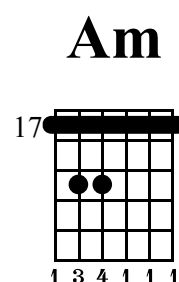

# ARPÈGES LIÉS - Am, Em

A décliner ensuite sur d'autres notes : Bm, Cm, Dm etc

Standard tuning

♩ = 120

s.guit.

Musical notation for measures 1-4. Measure 1: Treble clef, 4/4 time, Am chord (open strings) with fingerings 2 3 1. Measure 2: Treble clef, 4/4 time, Am chord (5th fret) with fingerings 1 3 4 1 1 1. Measure 3: Treble clef, 4/4 time, Am chord (7th fret) with fingerings 1 3 4 2. Measure 4: Treble clef, 4/4 time, Am chord (7th fret) with fingerings 1 3 4 2. The notation includes a treble clef, a 4/4 time signature, and a series of eighth notes. A 'P' (pizzicato) marking is placed above the first note of each measure. The TAB below shows the fret numbers for each string: 0 1 2 2 0 for measure 1; 5 5 5 5 5 5 for measure 2; 5 5 5 7 7 8 for measure 3; 10 10 9 10 9 10 for measure 4.

Musical notation for measures 5-8. Measure 5: Treble clef, 4/4 time, Am chord (12th fret) with fingerings 1 3 4 2 1. Measure 6: Treble clef, 4/4 time, Am chord (12th fret) with fingerings 1 3 4 2 1. Measure 7: Treble clef, 4/4 time, Am chord (17th fret) with fingerings 1 3 4 1 1 1. Measure 8: Treble clef, 4/4 time, Am chord (17th fret) with fingerings 1 3 4 1 1 1. The notation includes a treble clef, a 4/4 time signature, and a series of eighth notes. A 'P' (pizzicato) marking is placed above the first note of each measure. The TAB below shows the fret numbers for each string: 7 9 10 9 14 13 for measure 5; 12 17 12 13 14 14 for measure 6; 15 14 14 16 17 15 for measure 7; 17 17 17 17 19 19 for measure 8.