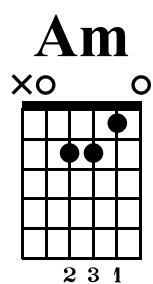

# ARPÈGES LIÉS - Am, Em

A décliner ensuite sur d'autres notes : Bm, Cm, Dm etc

Standard tuning

♩ = 120

s.guit.

Musical notation for measures 1-4. Measure 1: Treble clef, 4/4 time, Am chord (open strings) with fingerings 2 3 1. Measure 2: Treble clef, 4/4 time, Am chord (5th fret) with fingerings 1 3 4 1 1 1. Measure 3: Treble clef, 4/4 time, Am chord (7th fret) with fingerings 1 3 4 2. Measure 4: Treble clef, 4/4 time, Am chord (7th fret) with fingerings 1 3 4 2. The notation includes a treble clef, a 4/4 time signature, and a series of eighth notes. A 'P' (pizzicato) marking is placed above the first note of each measure. The TAB below shows the fret numbers for each string: 0 1 2 2 0 for measure 1; 5 5 5 5 5 5 for measure 2; 5 5 5 7 7 8 for measure 3; 10 10 9 10 9 10 for measure 4.

Musical notation for measures 5-8. Measure 5: Treble clef, 4/4 time, Am chord (12th fret) with fingerings 1 3 4 2 1. Measure 6: Treble clef, 4/4 time, Am chord (12th fret) with fingerings 1 3 4 2 1. Measure 7: Treble clef, 4/4 time, Am chord (17th fret) with fingerings 1 3 4 1 1 1. Measure 8: Treble clef, 4/4 time, Am chord (17th fret) with fingerings 1 3 4 1 1 1. The notation includes a treble clef, a 4/4 time signature, and a series of eighth notes. A 'P' (pizzicato) marking is placed above the first note of each measure. The TAB below shows the fret numbers for each string: 7 9 10 9 14 13 for measure 5; 12 17 12 13 14 14 for measure 6; 15 14 14 16 17 15 for measure 7; 17 17 17 17 19 19 for measure 8.