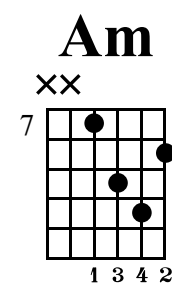

# ARPÈGES LIÉS - Am, Em

A décliner ensuite sur d'autres notes : Bm, Cm, Dm etc

Standard tuning

♩ = 120

s.guit.

Musical notation for measures 1-4. Measure 1: Treble clef, 4/4 time, Am chord (open strings) with fingerings 2 3 1. Measure 2: Treble clef, 4/4 time, Am chord (5th fret) with fingerings 1 3 4 1 1 1. Measure 3: Treble clef, 4/4 time, Am chord (7th fret) with fingerings 1 3 4 2. Measure 4: Treble clef, 4/4 time, Am chord (7th fret) with fingerings 1 3 4 2. The notation includes a treble clef, a 4/4 time signature, and a series of eighth notes. A 'P' (pizzicato) marking is placed above the first note of each measure. The TAB below shows the fret numbers for each string: 0 1 2 2 0 for measure 1; 5 5 5 5 5 5 for measure 2; 5 5 5 7 7 8 for measure 3; 10 10 9 10 9 10 for measure 4.

Musical notation for measures 5-8. Measure 5: Treble clef, 4/4 time, Am chord (12th fret) with fingerings 1 3 4 2 1. Measure 6: Treble clef, 4/4 time, Am chord (12th fret) with fingerings 1 3 4 2 1. Measure 7: Treble clef, 4/4 time, Am chord (17th fret) with fingerings 1 3 4 1 1 1. Measure 8: Treble clef, 4/4 time, Am chord (17th fret) with fingerings 1 3 4 1 1 1. The notation includes a treble clef, a 4/4 time signature, and a series of eighth notes. A 'P' (pizzicato) marking is placed above the first note of each measure. The TAB below shows the fret numbers for each string: 7 9 10 9 14 13 for measure 5; 12 17 12 13 14 14 for measure 6; 15 14 14 16 17 15 for measure 7; 17 17 17 17 19 19 for measure 8.

**Em** **Em** **Em**

9 10 11 12

TAB

0	0	0	0	0	0	0	0	0	0	0	0	0	0	0	0	0	0	0	0
2	2	2	4	5	4	5	4	2	4	5	4	9	8	7	12	7	8	9	9
0	2	3	2	2	4	5	4	2	4	5	4	9	8	7	12	7	8	9	10
0	2	3	2	2	4	5	4	2	4	5	4	9	8	7	12	7	8	9	10

**Em**