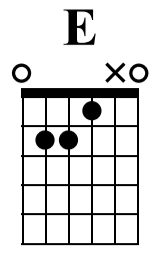

BELLA - Intro Guitare

Adaptation T-Boy Guitar ©

Maitre Gims

Standard tuning

♩ = 62

n. guit.

Am **E/B** **Am**

1 2 3

TAB

0	3	1	0	3	0	0	3	1
1			1			1		
2			2			2		
0			0			0		

E/B **Dm** **Am**

4 5 6

TAB

0	3	0	1	1	3	5	3	1	0	1	3	1	0
0			3			3		5		6		5	
1			2			2		0		0		1	
2			0			0		0		1		3	

E **Am** **Dm**

7 8 9

TAB

(0)	sl.	0	0	sl.	0	5	5	7	8	7	5
3	5		0	1	0	3	5				
1			2			1					
2			2			2					
0			0			0					

Musical notation and guitar tablature for measures 10-12. Measure 10 features Am chords with triplets. Measure 11 features an E chord with a slide (sl.) and a triplet. Measure 12 features Am chords with triplets. The guitar tablature (TAB) is as follows: