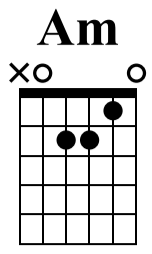

BELLA - Intro Guitare

Adaptation T-Boy Guitar ©

Maitre Gims

Standard tuning

♩ = 62

n. guit.

Am **E/B** **Am**

1 2 3

TAB

0	3	1	0	3	0	0	3	1
1			1			1		
2			2			2		
0			0			0		

E/B **Dm** **Am**

4 5 6

TAB

0	3	0	1	1	3	5	3	1	0	1	3	1	0
0			3			3		5		6		5	
1			2			2		0		0		1	
2			0			0		0		1		3	

E **Am** **Dm**

7 8 9

TAB

(0)	sl.	0	0	sl.	0	5	5	7	8	7	5
3	5		0	1	0	3	5				
1			2			1					
2			2			2					
0			0			0					

Musical notation and guitar tablature for measures 10-12. Measure 10 features Am chords with triplets. Measure 11 features an E chord with a slide (sl.) and a triplet. Measure 12 features Am chords with triplets. The guitar tablature (TAB) is as follows: