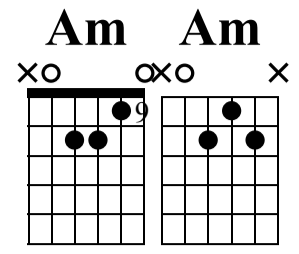

BELLA - Intro Guitare

Adaptation T-Boy Guitar ©

Maitre Gims

Standard tuning

♩ = 62

n. guit.

Am **E/B** **Am**

1 2 3

TAB

0	3	1	0	3	0	0	3	1
1			1			1		
2			2			2		
0			0			0		

E/B **Dm** **Am**

4 5 6

TAB

0	3	0	1	1	3	5	3	1	0	1	3	1	0
0			3			3		5		6		5	
1			2			2		0		0		1	
2			0			0		0		1		3	

E **Am** **Dm**

7 8 9

TAB

(0)	sl.	0	0	sl.	0	5	5	7	8	7	5
3	5		0	1	0	3	5				
1			2			1					
2			2			2					
0			0			0					

Musical notation and guitar tablature for measures 10-12. Measure 10 features Am chords with triplets. Measure 11 features an E chord with a slide (sl.) and a triplet. Measure 12 features Am chords with triplets. The guitar tablature (TAB) is as follows: