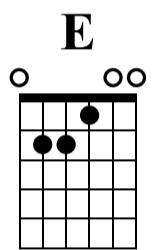

# BELLA - Intro Guitare

Adaptation T-Boy Guitar ©

Maitre Gims

Standard tuning

♩ = 62

n.guit.

Am E Am

1 2 3

TAB

E/B Dm Am E

4 5 6 7

let ring let ring let ring let ring

TAB

sl.

8 9 10

let ring

sl.

TAB

3	5	2	1	0	1	2	2	1	0	5	6	5	6	5	7	6	8	10	8	6	0	1	0	1	1	0	1	3	1	0
0						2				0											2									

sl.

11 12

let ring

sl.

TAB