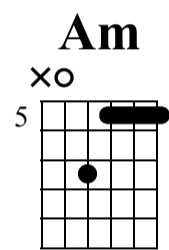

# BELLA - Intro Guitare

Adaptation T-Boy Guitar ©

Maitre Gims

Standard tuning

♩ = 62

n.guit.

Am E Am

1 2 3

TAB

E/B Dm Am E

4 5 6 7

let ring let ring let ring let ring

TAB

sl.

8 9 10

let ring

sl.

TAB

3	5	2	1	0	1	2	2	1	0	5	6	5	6	5	7	6	8	10	8	6	0	1	0	1	1	0	1	3	1	0
0						2				0											2									

sl.

11 12

let ring

sl.

TAB