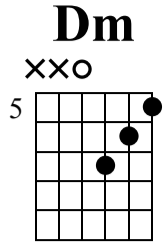

# BELLA - Intro Guitare

Adaptation T-Boy Guitar ©

Maitre Gims

Standard tuning

♩ = 62

n.guit.

Am E Am

1 2 3

TAB

E/B Dm Am E

4 5 6 7

let ring let ring let ring let ring

TAB

sl.

8 9 10

let ring

sl.

TAB

3	5	2	1	0	1	2	2	1	0	5	6	5	6	5	7	6	8	10	8	6	0	1	0	1	1	0	1	3	1	0
0						2				0											2									

sl.

11 12

let ring

sl.

TAB