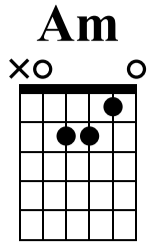

# BELLA - Intro Guitare

Adaptation T-Boy Guitar ©

Maitre Gims

Standard tuning

♩ = 62

n.guit.

Am E Am

1 2 3

TAB

E/B Dm Am E

4 5 6 7

let ring let ring let ring let ring

TAB

sl.

8 9 10

let ring

sl.

TAB

3	5	2	1	0	1	2	2	1	0	5	6	5	6	5	7	6	8	10	8	6	0	1	0	1	1	0	1	3	1	0
0						2				0											2									

sl.

11 12

let ring

sl.

TAB