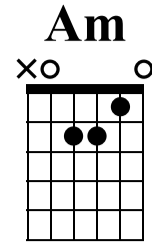

# BELLA - Intro Guitare

Adaptation T-Boy Guitar ©

Maitre Gims

Standard tuning

♩ = 62

n.guit.

Am E Am

1 2 3

TAB

E/B Dm Am E

4 5 6 7

let ring let ring let ring let ring

TAB

sl.

8 9 10

let ring

sl.

TAB

3	5	2	1	0	1	2	2	1	0	5	6	5	6	5	7	6	8	10	8	6	0	1	0	1	1	0	1	3	1	0
0						2				0											2									

sl.

11 12

let ring

sl.

TAB