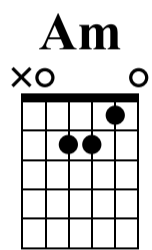

# BELLA - Intro Guitare

Adaptation T-Boy Guitar ©

Maitre Gims

Standard tuning

♩ = 62

n.guit.

Am E Am

1 2 3

TAB

E/B Dm Am E

4 5 6 7

let ring let ring let ring let ring

TAB

sl.

8 9 10

let ring

sl.

TAB

3	5	2	1	0	1	2	2	1	0	5	6	5	6	5	7	6	8	10	8	6	0	1	0	1	1	0	1	3	1	0
0						2				0											2									

sl.

11 12

let ring

sl.

TAB