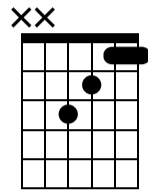

# CHAN-CHAN

Buena Vista Social Club

♩ = 140

Dm

F

Gm/D

A/C#

n. guit.

Musical notation for measures 1-4. Measure 1 is a whole rest. Measure 2 has a Dm chord. Measure 3 has a Gm/D chord. Measure 4 has an A/C# chord. Includes guitar TAB with fret numbers and circled numbers for triplets.

Musical notation for measures 5-8. Includes guitar TAB with fret numbers and circled numbers for triplets.

Musical notation for measures 9-12. Includes guitar TAB with fret numbers and circled numbers for triplets.

Da Coda

Musical notation for measures 13-16. Includes guitar TAB with fret numbers and circled numbers for triplets.