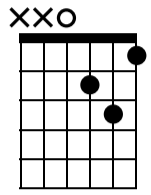

# CHAN-CHAN

Buena Vista Social Club

♩ = 140

Dm

F

Gm/D

A/C#

n. guit.

Musical notation for measures 1-4. Measure 1 is a whole rest. Measure 2 has a Dm chord. Measure 3 has a Gm/D chord. Measure 4 has an A/C# chord. Includes guitar TAB with fret numbers and circled numbers for triplets.

Musical notation for measures 5-8. Includes guitar TAB with fret numbers and circled numbers for triplets.

Musical notation for measures 9-12. Includes guitar TAB with fret numbers and circled numbers for triplets.

Da Coda

Musical notation for measures 13-16. Includes guitar TAB with fret numbers and circled numbers for triplets.