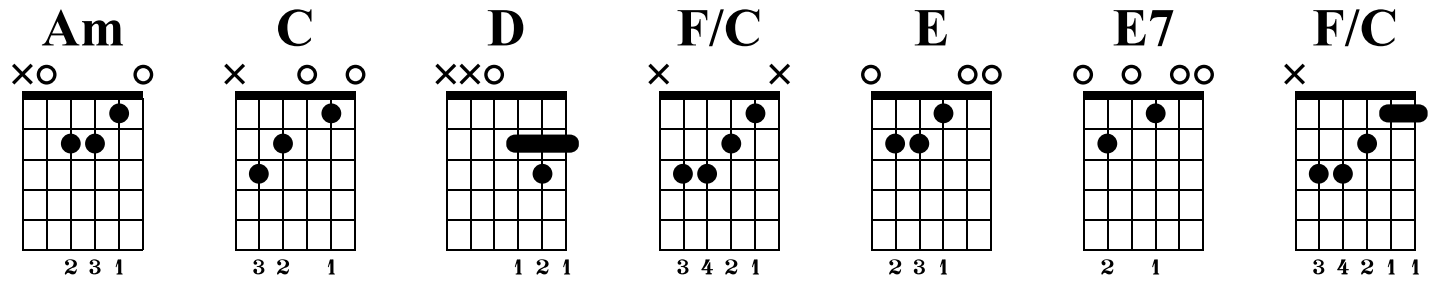

HOUSE OF THE RISING SUN

Adaptation dbutant par T-Boy Guitar©

The Animals

Standard tuning

Moderate ♩ = 80

s.guit.

Am C D F/C

let ring let ring let ring let ring

TAB

Am C E E7

let ring let ring P.M. let ring

TAB

Am C D F/C

let ring let ring H H let ring

TAB

Am E Am E

13 14 15 16

T
A
B

2 2 2 1 0 | 1 2 1 0 1 | 2 2 2 1 0 | 1 2 2 1 0

2 2 2 1 0 | 1 2 1 0 1 | 2 2 2 1 0 | 1 2 2 1 0

0 2 2 1 0