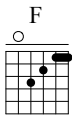

COUPLET 2

Gm

Gm/Bb

Track 1

Musical notation for Track 1, measures 18-20. Includes a melodic line with slurs and accents, and a guitar accompaniment with fret numbers and 'let ring' instructions.

Track 1

A/C#  - 4123-

D  --- 121

let ring let ring let ring let ring let ring

REFRAIN 1

Track 1

Gm  1 34 - 22

Eb/G  8 8 8 8

Bb  6 6 6 6

let ring let ring let ring let ring let ring let ring

Track 1

F  1 34 - 22

Gm  1 34 - 22

Eb/G  8 8 8 8

Bb  6 6 6 6

let ring let ring let ring let ring let ring let ring

Track 1

33