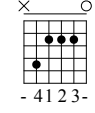

Scorpion - Still Loving You

Adaptation : Harmonies + Thème

Arrangement par T-Boy Guitar

Moderate ♩ = 92

INTRO

Track 1

let ring let ring let ring let ring

TAB: 6 8 7 6 8 7 | 6 8 9 8 6 8 6 8 | 6 8 7 8

Track 1

let ring let ring let ring let ring

TAB: 5 7 5 7 | 6 8 7 6 8 7 | 6 8 7 9 8 6 8 6 8 | 6

Track 1

COUplet 1

let ring let ring let ring

TAB: 6 8 7 8 | 5 7 5 7 | X 3 3 3 3 3 5 3 | X 3 3 3 3 5 3 | X 5 5 X

Gm/Bb

A/C#

Track 1

Musical notation for Track 1, measures 11-14. Includes a melodic line with slurs and accents, and a guitar accompaniment with fret numbers and 'let ring' instructions.

D

Track 1

Musical notation for Track 1, measures 15-17. Includes a melodic line with slurs and accents, and a guitar accompaniment with fret numbers and 'let ring' instructions.

COUPLET 2

Gm

Gm/Bb

Track 1

Musical notation for Track 1, measures 18-20. Includes a melodic line with slurs and accents, and a guitar accompaniment with fret numbers and 'let ring' instructions.

Track 1

A/C#  - 4123-