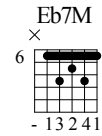

Scorpion - Still Loving You

Adaptation : Harmonies + Thème

Arrangement par T-Boy Guitar

Moderate ♩ = 92

INTRO

Track 1

let ring let ring let ring let ring

TAB: 6 8 7 6 8 7 | 6 8 9 8 6 8 6 8 | 6 8 7 8

Track 1

let ring let ring let ring let ring

TAB: 5 7 5 7 | 6 8 7 6 8 7 | 6 8 7 9 8 6 8 6 8 | 6

Track 1

COUplet 1

let ring let ring let ring

TAB: 6 8 7 8 | 5 7 5 7 | X 3 3 3 3 3 5 3 | X 3 3 3 3 5 3 | X 5 5 X

Gm/Bb

A/C#

Track 1

Musical notation for Track 1, measures 11-14. Includes a melodic line with slurs and accents, and a guitar accompaniment with fret numbers and 'let ring' instructions.

D

Track 1

Musical notation for Track 1, measures 15-17. Includes a melodic line with slurs and accents, and a guitar accompaniment with fret numbers and 'let ring' instructions.

COUPLET 2

Gm

Gm/Bb

Track 1

Musical notation for Track 1, measures 18-20. Includes a melodic line with slurs and accents, and a guitar accompaniment with fret numbers and 'let ring' instructions.

Track 1

A/C#  - 4123-