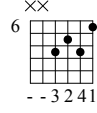

Scorpion - Still Loving You

Adaptation : Harmonies + Thème

Arrangement par T-Boy Guitar

Moderate ♩ = 92

INTRO

Track 1

let ring let ring let ring let ring

TAB: 6 8 7 6 8 7 | 6 8 9 8 6 8 6 8 | 6 8 7 8

Track 1

let ring let ring let ring let ring

TAB: 5 7 5 7 | 6 8 7 6 8 7 | 6 8 7 9 8 6 8 6 8 | 6

Track 1

COUplet 1

let ring let ring let ring

TAB: 6 8 7 8 | 5 7 5 7 | X 3 3 3 3 3 5 3 | X 3 3 3 3 5 3 | X 5 5 X

Gm/Bb

A/C#

Track 1

Musical notation for Track 1, measures 11-14. Includes a melodic line with slurs and accents, and a guitar accompaniment with fret numbers and 'let ring' instructions.

D

Track 1

Musical notation for Track 1, measures 15-17. Includes a melodic line with slurs and accents, and a guitar accompaniment with fret numbers and 'let ring' instructions.

COUPLET 2

Gm

Gm/Bb

Track 1

Musical notation for Track 1, measures 18-20. Includes a melodic line with slurs and accents, and a guitar accompaniment with fret numbers and 'let ring' instructions.

Track 1

A/C#  - 4123-