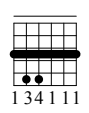

Track 1

let ring let ring let ring let ring

TAB: 5 7 5 7 | 6 8 7 6 8 7 | 6 8 7 9 8 6 8 6 8 | 6

Track 1

COUplet 1

let ring let ring let ring

TAB: 6 8 7 8 | 5 7 5 7 | X 3 3 3 3 3 5 3 | X 3 3 3 3 5 3 | X 5 5 X

Gm/Bb

A/C#

Track 1

Musical notation for Track 1, measures 11-14. Includes a melodic line with slurs and accents, and a guitar accompaniment with fret numbers and 'let ring' instructions.

D

Track 1

Musical notation for Track 1, measures 15-17. Includes a melodic line with slurs and accents, and a guitar accompaniment with fret numbers and 'let ring' instructions.

COUPLET 2

Gm

Gm/Bb

Track 1

Musical notation for Track 1, measures 18-20. Includes a melodic line with slurs and accents, and a guitar accompaniment with fret numbers and 'let ring' instructions.

Track 1

A/C#  - 4123-