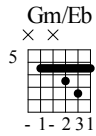

Scorpion - Still Loving You

Adaptation : Harmonies + Thème

Arrangement par T-Boy Guitar

Moderate ♩ = 92

INTRO

Track 1

let ring let ring let ring let ring

TAB: 6 8 7 6 8 7 | 6 8 9 8 6 8 6 8 | 6 8 7 8

Track 1

let ring let ring let ring let ring

TAB: 5 7 5 7 | 6 8 7 6 8 7 | 6 8 7 9 8 6 8 6 8 | 6

Track 1

COUplet 1

let ring let ring let ring

TAB: 6 8 7 8 | 5 7 5 7 | X 3 3 3 3 3 5 3 | X 3 3 3 3 5 3 | X 5 5 X

Gm/Bb

A/C#

Track 1

Musical notation for Track 1, measures 11-14. Includes a melodic line with slurs and accents, and a guitar accompaniment with fret numbers and 'let ring' instructions.

D

Track 1

Musical notation for Track 1, measures 15-17. Includes a melodic line with slurs and accents, and a guitar accompaniment with fret numbers and 'let ring' instructions.

COUPLET 2

Gm

Gm/Bb

Track 1

Musical notation for Track 1, measures 18-20. Includes a melodic line with slurs and accents, and a guitar accompaniment with fret numbers and 'let ring' instructions.

Track 1

A/C#  - 4123-