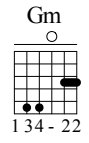

Gm/Bb

A/C#

Track 1

Musical notation for Track 1, measures 11-14. Includes a melodic line with slurs and accents, and a guitar accompaniment with fret numbers and 'let ring' instructions.

D

Track 1

Musical notation for Track 1, measures 15-17. Includes a melodic line with slurs and accents, and a guitar accompaniment with fret numbers and 'let ring' instructions.

COUPLET 2

Gm

Gm/Bb

Track 1

Musical notation for Track 1, measures 18-20. Includes a melodic line with slurs and accents, and a guitar accompaniment with fret numbers and 'let ring' instructions.

Track 1

A/C#  - 4123-

D  --- 121

let ring let ring let ring let ring let ring

REFRAIN 1

Track 1

Gm  1 34 - 22

Eb/G  8 8 8 8

Bb  6 6 6 6

let ring let ring let ring let ring let ring let ring

Track 1

F  1 34 - 22

Gm  1 34 - 22

Eb/G  8 8 8 8

Bb  6 6 6 6

let ring let ring let ring let ring let ring let ring

Track 1

33