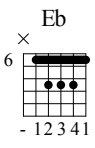

Track 1

37

let ring

let ring

let ring

let ring

let ring

let ring

let ring

let ring