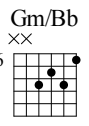

Track 1

37

let ring

let ring

let ring

let ring

let ring

let ring

let ring

let ring