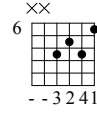

Track 1

let ring let ring let ring let ring

TAB: 5 7 5 7 | 6 8 7 6 8 7 | 6 8 7 9 8 6 8 6 8 | 6

Track 1

COUplet 1

let ring let ring let ring

TAB: 6 8 7 8 | 5 7 5 7 | X 3 3 3 3 3 5 3 | X 3 3 3 3 5 3 | X 5 5 X

Gm/Bb

A/C#

Track 1

Musical notation for Track 1, measures 11-14. Includes a melodic line with slurs and accents, and a guitar accompaniment with fret numbers and 'let ring' instructions.

D

Track 1

Musical notation for Track 1, measures 15-17. Includes a melodic line with slurs and accents, and a guitar accompaniment with fret numbers and 'let ring' instructions.

COUPLET 2

Gm

Gm/Bb

Track 1

Musical notation for Track 1, measures 18-20. Includes a melodic line with slurs and accents, and a guitar accompaniment with fret numbers and 'let ring' instructions.

Track 1

A/C#  - 4123-