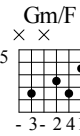

Scorpion - Still Loving You

Adaptation : Harmonies + Thème

Arrangement par T-Boy Guitar

Moderate ♩ = 92

INTRO

Track 1

let ring let ring let ring let ring

TAB: 6 8 7 6 8 7 | 6 8 9 8 6 8 6 8 | 6 8 7 8

Track 1

let ring let ring let ring let ring

TAB: 5 7 5 7 | 6 8 7 6 8 7 | 6 8 7 9 8 6 8 6 8 | 6

Track 1

COUplet 1

let ring let ring let ring

TAB: 6 8 7 8 | 5 7 5 7 | X 3 3 3 3 3 5 3 | X 3 3 3 3 5 3 | X 5 5 X

Gm/Bb

A/C#

Track 1

Musical notation for Track 1, measures 11-14. Includes a melodic line with slurs and accents, and a guitar accompaniment with fret numbers and 'let ring' instructions.

D

Track 1

Musical notation for Track 1, measures 15-17. Includes a melodic line with slurs and accents, and a guitar accompaniment with fret numbers and 'let ring' instructions.