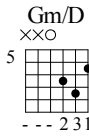

Scorpion - Still Loving You

Adaptation : Harmonies + Thème

Arrangement par T-Boy Guitar

Moderate ♩ = 92

INTRO

Track 1

let ring let ring let ring let ring

TAB: 6 8 7 6 8 7 | 6 8 9 8 6 8 6 8 | 6 8 7 8

Track 1

let ring let ring let ring let ring

TAB: 5 7 5 7 | 6 8 7 6 8 7 | 6 8 7 9 8 6 8 6 8 | 6

Track 1

COUplet 1

let ring let ring let ring

TAB: 6 8 7 8 | 5 7 5 7 | X 3 3 3 3 3 5 3 | X 3 3 3 3 5 3 | X 5 5 X

Gm/Bb

A/C#

Track 1

Musical notation for Track 1, measures 11-14. Includes a melodic line with slurs and accents, and a guitar accompaniment with fret numbers and 'let ring' instructions.

D

Track 1

Musical notation for Track 1, measures 15-17. Includes a melodic line with slurs and accents, and a guitar accompaniment with fret numbers and 'let ring' instructions.

COUPLET 2

Gm

Gm/Bb

Track 1

Musical notation for Track 1, measures 18-20. Includes a melodic line with slurs and accents, and a guitar accompaniment with fret numbers and 'let ring' instructions.

Track 1

A/C#  - 4123-