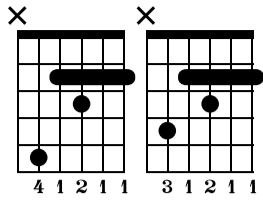

# HOTEL CALIFORNIA

INTRODUCTION-Adaptation Harmonie/basses  
 THE EAGLES - Arrangement original by T-Boy Guitar©

Standard tuning

♩ = 70

**Bm**  
 XX  
 7 3 1 1 1

**F#7/A#**  
 XX  
 7 2 3 1 4

**Asus2**  
 XX  
 5 3 2 1 4

**B/D**  
 XXO  
 7 3 2 1

**Bmadd11/E**  
 XX  
 7 1 3 2 1

**Bm**  
 XX  
 7 3 4 2 1

F#7/E

F#7/D F#7/C#

A/C#

A/D

A/E

Musical notation for measures 10-11. Measure 10 includes a treble clef, a sharp sign, and notes G4, A4, B4, C5. Measure 11 includes notes D5, E5, F#5, G5. Dynamics include *let ring* and *p*. The TAB below shows fret numbers for strings T, A, and B.

D/A

D/F#

Em/B

Em/F#

Em/G

Musical notation for measures 14-15. Measure 14 includes notes G4, A4, B4, C5. Measure 15 includes notes D5, E5, F#5, G5. Dynamics include *let ring*. The TAB below shows fret numbers for strings T, A, and B.