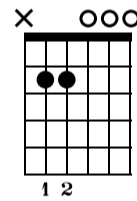

Musical notation for measures 10-11. Measure 10 includes a treble clef, a sharp sign, and notes G4, A4, B4, C5. Measure 11 includes notes D5, E5, F#5, G5. Dynamics include *let ring* and *p*. The TAB below shows fret numbers for strings T, A, and B.

E

G5

G/C#

G/D

Musical notation for measures 12-13. Measure 12 includes notes G4, A4, B4, C5. Measure 13 includes notes D5, E5, F#5, G5. Dynamics include *let ring* and *p*. The TAB below shows fret numbers for strings T, A, and B.

D/A

D/F#

Em/B

Em/F#

Em/G

Musical notation for measures 14-15. Measure 14 includes notes G4, A4, B4, C5. Measure 15 includes notes D5, E5, F#5, G5. Dynamics include *let ring*. The TAB below shows fret numbers for strings T, A, and B.