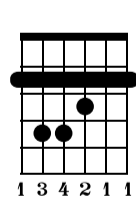

Musical notation for measures 10-11. Measure 10 includes a treble clef, a sharp sign, and notes G4, A4, B4, C5. Measure 11 includes notes D5, E5, F#5, G5. Dynamics include *let ring* and *p*. The TAB below shows fret numbers for strings T, A, and B.

E

G5

G/C#

G/D

Musical notation for measures 12-13. Measure 12 includes notes G4, A4, B4, C5. Measure 13 includes notes D5, E5, F#5, G5. Dynamics include *let ring* and *p*. The TAB below shows fret numbers for strings T, A, and B.

D/A

D/F#

Em/B

Em/F#

Em/G

Musical notation for measures 14-15. Measure 14 includes notes G4, A4, B4, C5. Measure 15 includes notes D5, E5, F#5, G5. Dynamics include *let ring*. The TAB below shows fret numbers for strings T, A, and B.

F#7/A#

Musical notation for measure 16. Measure 16 includes notes G4, A4, B4, C5. Dynamics include *let ring*. The TAB below shows fret numbers for strings T, A, and B.