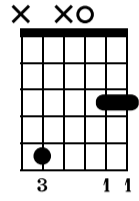

Musical notation for measures 10-11. Measure 10 includes a treble clef, a sharp sign, and notes G4, A4, B4, C5. Measure 11 includes notes D5, E5, F#5, G5. Dynamics include *let ring* and *p*. The TAB below shows fret numbers for strings T, A, and B.

E

G5

G/C#

G/D

Musical notation for measures 12-13. Measure 12 includes notes G4, A4, B4, C5. Measure 13 includes notes D5, E5, F#5, G5. Dynamics include *let ring* and *p*. The TAB below shows fret numbers for strings T, A, and B.

D/A

D/F#

Em/B

Em/F#

Em/G

Musical notation for measures 14-15. Measure 14 includes notes G4, A4, B4, C5. Measure 15 includes notes D5, E5, F#5, G5. Dynamics include *let ring*. The TAB below shows fret numbers for strings T, A, and B.