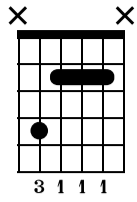

**B/D**  
 XXO  
 7 3 2 1

**Bmadd11/E**  
 XX  
 7 1 3 2 1

**Bm**  
 XX  
 7 3 4 2 1

F#7/E

F#7/D F#7/C#

A/C#

A/D

A/E

Musical notation for measures 10-11. Measure 10 includes a treble clef, a sharp sign, and notes G4, A4, B4, C5. Measure 11 includes notes D5, E5, F#5, G5. Dynamics include *let ring* and *p*. The TAB below shows fret numbers for strings T, A, and B.

D/A

D/F#

Em/B

Em/F#

Em/G

Musical notation for measures 14-15. Measure 14 includes notes G4, A4, B4, C5. Measure 15 includes notes D5, E5, F#5, G5. Dynamics include *let ring*. The TAB below shows fret numbers for strings T, A, and B.