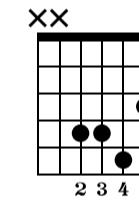

Musical notation for measures 10-11. Measure 10 includes a treble clef, a sharp sign, and notes G4, A4, B4, C5. Measure 11 includes notes D5, E5, F#5, G5. Dynamics include *let ring* and *p*. The TAB below shows fret numbers for strings T, A, and B.

E

G5

G/C#

G/D

Musical notation for measures 12-13. Measure 12 includes notes G4, A4, B4, C5. Measure 13 includes notes D5, E5, F#5, G5. Dynamics include *let ring* and *p*. The TAB below shows fret numbers for strings T, A, and B.

D/A

D/F#

Em/B

Em/F#

Em/G

Musical notation for measures 14-15. Measure 14 includes notes G4, A4, B4, C5. Measure 15 includes notes D5, E5, F#5, G5. Dynamics include *let ring*. The TAB below shows fret numbers for strings T, A, and B.

F#7/A#

Musical notation for measure 16. Measure 16 includes notes G4, A4, B4, C5. Dynamics include *let ring*. The TAB below shows fret numbers for strings T, A, and B.