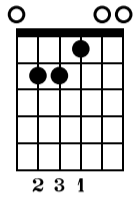

F#7/E

F#7/D F#7/C#

A/C#

A/D

A/E

Musical notation for measures 10-11. Measure 10 includes a treble clef, a sharp sign, and notes G4, A4, B4, C5. Measure 11 includes notes D5, E5, F#5, G5. Dynamics include *let ring* and *p*. The TAB below shows fret numbers for strings T, A, and B.

E

G5

G/C#

G/D

Musical notation for measures 12-13. Measure 12 includes notes G4, A4, B4, C5. Measure 13 includes notes D5, E5, F#5, G5. Dynamics include *let ring* and *p*. The TAB below shows fret numbers for strings T, A, and B.

D/A

D/F#

Em/B

Em/F#

Em/G

Musical notation for measures 14-15. Measure 14 includes notes G4, A4, B4, C5. Measure 15 includes notes D5, E5, F#5, G5. Dynamics include *let ring*. The TAB below shows fret numbers for strings T, A, and B.

F#7/A#

Musical notation for measure 16. Measure 16 includes notes G4, A4, B4, C5. Dynamics include *let ring*. The TAB below shows fret numbers for strings T, A, and B.