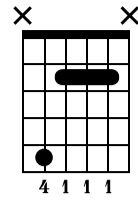

**B/D**  
 XXO  
 7 3 2 1

**Bmadd11/E**  
 XX  
 7 1 3 2 1

**Bm**  
 XX  
 7 3 4 2 1

F#7/E

F#7/D F#7/C#

A/C#

A/D

A/E

Musical notation for measures 10-11. Measure 10 includes a treble clef, a sharp sign, and notes G4, A4, B4, C5. Measure 11 includes notes D5, E5, F#5, G5. Dynamics include *let ring* and *p*. The TAB below shows fret numbers for strings T, A, and B.

D/A

D/F#

Em/B

Em/F#

Em/G

Musical notation for measures 14-15. Measure 14 includes notes G4, A4, B4, C5. Measure 15 includes notes D5, E5, F#5, G5. Dynamics include *let ring*. The TAB below shows fret numbers for strings T, A, and B.