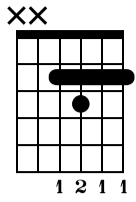

F#7/E

F#7/D F#7/C#

A/C#

A/D

A/E

Musical notation for measures 10-11. Measure 10 includes a treble clef, a sharp sign, and notes G4, A4, B4, C5. Measure 11 includes notes D5, E5, F#5, G5. Dynamics include *let ring* and *p*. The TAB below shows fret numbers for strings T, A, and B.

E

G5

G/C#

G/D

Musical notation for measures 12-13. Measure 12 includes notes G4, A4, B4, C5. Measure 13 includes notes D5, E5, F#5, G5. Dynamics include *let ring* and *p*. The TAB below shows fret numbers for strings T, A, and B.

D/A

D/F#

Em/B

Em/F#

Em/G

Musical notation for measures 14-15. Measure 14 includes notes G4, A4, B4, C5. Measure 15 includes notes D5, E5, F#5, G5. Dynamics include *let ring*. The TAB below shows fret numbers for strings T, A, and B.

F#7/A#

Musical notation for measure 16. Measure 16 includes notes G4, A4, B4, C5. Dynamics include *let ring*. The TAB below shows fret numbers for strings T, A, and B.