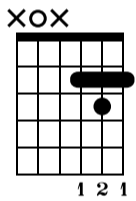

Musical notation for measures 10-11. Measure 10 includes a treble clef, a sharp sign, and notes G4, A4, B4, C5. Measure 11 includes notes D5, E5, F#5, G5. Dynamics include *let ring* and *p*. The TAB below shows fret numbers for strings T, A, and B.

E

G5

G/C#

G/D

Musical notation for measures 12-13. Measure 12 includes notes G4, A4, B4, C5. Measure 13 includes notes D5, E5, F#5, G5. Dynamics include *let ring* and *p*. The TAB below shows fret numbers for strings T, A, and B.

D/A

D/F#

Em/B

Em/F#

Em/G

Musical notation for measures 14-15. Measure 14 includes notes G4, A4, B4, C5. Measure 15 includes notes D5, E5, F#5, G5. Dynamics include *let ring*. The TAB below shows fret numbers for strings T, A, and B.