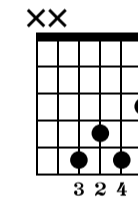

Musical notation for measures 10-11. Measure 10 includes a treble clef, a sharp sign, and notes G4, A4, B4, C5. Measure 11 includes notes D5, E5, F#5, G5. Dynamics include *let ring* and *p*. The TAB below shows fret numbers for strings T, A, and B.

E

G5

G/C#

G/D

Musical notation for measures 12-13. Measure 12 includes notes G4, A4, B4, C5. Measure 13 includes notes D5, E5, F#5, G5. Dynamics include *let ring* and *p*. The TAB below shows fret numbers for strings T, A, and B.

D/A

D/F#

Em/B

Em/F#

Em/G

Musical notation for measures 14-15. Measure 14 includes notes G4, A4, B4, C5. Measure 15 includes notes D5, E5, F#5, G5. Dynamics include *let ring*. The TAB below shows fret numbers for strings T, A, and B.

F#7/A#

Musical notation for measure 16. Measure 16 includes notes G4, A4, B4, C5. Dynamics include *let ring*. The TAB below shows fret numbers for strings T, A, and B.