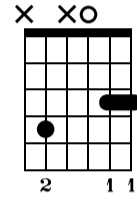

Musical notation for measures 10-11. Measure 10 includes a treble clef, a sharp sign, and notes G4, A4, B4, C5. Measure 11 includes notes D5, E5, F#5, G5. Dynamics include *let ring* and *p*. The TAB below shows fret numbers for strings T, A, and B.

E

G5

G/C#

G/D

Musical notation for measures 12-13. Measure 12 includes notes G4, A4, B4, C5. Measure 13 includes notes D5, E5, F#5, G5. Dynamics include *let ring* and *p*. The TAB below shows fret numbers for strings T, A, and B.

D/A

D/F#

Em/B

Em/F#

Em/G

Musical notation for measures 14-15. Measure 14 includes notes G4, A4, B4, C5. Measure 15 includes notes D5, E5, F#5, G5. Dynamics include *let ring*. The TAB below shows fret numbers for strings T, A, and B.