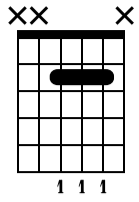

**B/D**  
 XXO  
 7 3 2 1

**Bmadd11/E**  
 XX  
 7 1 3 2 1

**Bm**  
 XX  
 7 3 4 2 1

F#7/E

F#7/D F#7/C#

A/C#

A/D

A/E

Musical notation for measures 10-11. Measure 10 includes a treble clef, a sharp sign, and notes G4, A4, B4, C5. Measure 11 includes notes D5, E5, F#5, G5. Dynamics include *let ring* and *p*. The TAB below shows fret numbers for strings T, A, and B.