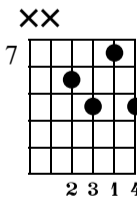

Musical notation for measures 10-11. Measure 10 includes a treble clef, a sharp sign, and notes G4, A4, B4, C5. Measure 11 includes notes D5, E5, F#5, G5. Dynamics include *let ring* and *p*. The TAB below shows fret numbers for strings T, A, and B.

E

G5

G/C#

G/D

Musical notation for measures 12-13. Measure 12 includes notes G4, A4, B4, C5. Measure 13 includes notes D5, E5, F#5, G5. Dynamics include *let ring* and *p*. The TAB below shows fret numbers for strings T, A, and B.

D/A

D/F#

Em/B

Em/F#

Em/G

Musical notation for measures 14-15. Measure 14 includes notes G4, A4, B4, C5. Measure 15 includes notes D5, E5, F#5, G5. Dynamics include *let ring*. The TAB below shows fret numbers for strings T, A, and B.

F#7/A#

Musical notation for measure 16. Measure 16 includes notes G4, A4, B4, C5. Dynamics include *let ring*. The TAB below shows fret numbers for strings T, A, and B.