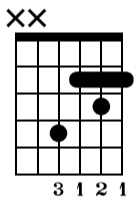

Musical notation for measures 10-11. Measure 10 includes a treble clef, a sharp sign, and notes G4, A4, B4, C5. Measure 11 includes notes D5, E5, F#5, G5. Dynamics include *let ring* and *p*. The TAB below shows fret numbers for strings T, A, and B.

E

G5

G/C#

G/D

Musical notation for measures 12-13. Measure 12 includes notes G4, A4, B4, C5. Measure 13 includes notes D5, E5, F#5, G5. Dynamics include *let ring* and *p*. The TAB below shows fret numbers for strings T, A, and B.

D/A

D/F#

Em/B

Em/F#

Em/G

Musical notation for measures 14-15. Measure 14 includes notes G4, A4, B4, C5. Measure 15 includes notes D5, E5, F#5, G5. Dynamics include *let ring*. The TAB below shows fret numbers for strings T, A, and B.