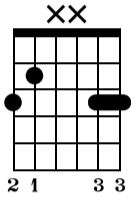

F#7/E

F#7/D F#7/C#

A/C#

A/D

A/E

Musical notation for measures 10-11. Measure 10 includes a treble clef, a sharp sign, and notes G4, A4, B4, C5. Measure 11 includes notes D5, E5, F#5, G5. Dynamics include *let ring* and *p*. The TAB below shows fret numbers for strings T, A, and B.

E

G5

G/C#

G/D

Musical notation for measures 12-13. Measure 12 includes notes G4, A4, B4, C5. Measure 13 includes notes D5, E5, F#5, G5. Dynamics include *let ring* and *p*. The TAB below shows fret numbers for strings T, A, and B.

D/A

D/F#

Em/B

Em/F#

Em/G

Musical notation for measures 14-15. Measure 14 includes notes G4, A4, B4, C5. Measure 15 includes notes D5, E5, F#5, G5. Dynamics include *let ring*. The TAB below shows fret numbers for strings T, A, and B.

F#7/A#

Musical notation for measure 16. Measure 16 includes notes G4, A4, B4, C5. Dynamics include *let ring*. The TAB below shows fret numbers for strings T, A, and B.