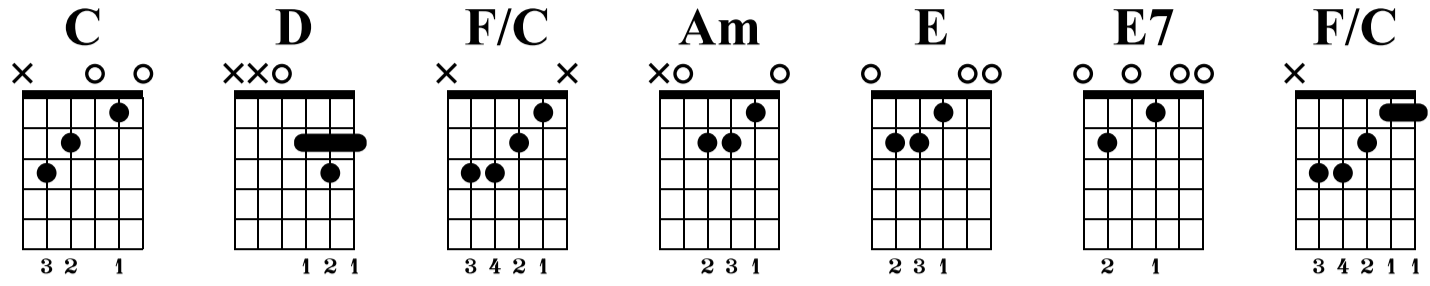

HOUSE OF THE RISING SUN

Adaptation débutant par T-Boy Guitar ©

The Animals

Standard tuning

Moderate ♩ = 80

s.guit.

1 **C** 2 **D** 3 **F/C** 4

let ring let ring let ring

5 **Am** 6 **C** 7 **E** 8 **E7**

let ring let ring P.M. let ring

9 **Am** 10 **C** 11 **D** 12 **F/C**

let ring let ring H H let ring

Am E Am E

13 14 15 16

T
A
B

2 2 2 1 0 2 | 1 2 1 0 1 2 | 2 2 2 1 0 2 | 1 2 2 1 0 0 |