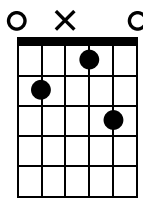

ARPÈGES DIMINUÉS

Arpèges Diminués avec Aller-Retour

En MI majeur

E7

n. guit.

Musical notation for measures 1-4. Treble clef, 4/4 time signature. Includes guitar tablature below.

Measure 1: 0-3 1-4 3 1-4 2
Measure 2: 5 4 2 5 3-6 5 3
Measure 3: 6 5 8 6 5 8 6 9
Measure 4: 8 6 9-12 11-10 9 13

Musical notation for measures 5-8. Treble clef. Includes guitar tablature below.

Measure 5: 12-11-10 9 8
Measure 6: 5-7-8 7-8-10 4-5
Measure 7: 7 2-4-5 4-5-7-1
Measure 8: 2-4 0-2-3 2-3-5

Musical notation for measures 9-12. Treble clef. Includes guitar tablature below.

Measure 9: 0 3 1 2 0
Measure 10: 5-7-8 7-8-10 8-9
Measure 11: 11 7-9-10 9-10-12 6
Measure 12: 7-9 5-7-8 2-3-5

Musical notation for measure 13. Treble clef. Includes guitar tablature below.

Measure 13: 0 3 1 2 0