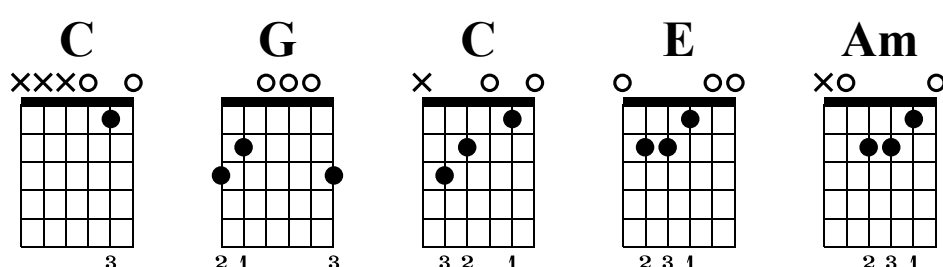

## Beethoven - T-Boy Guitar

Music by <http://prof-guitare.fr>

Standard tuning

♩ = 120

s.guit.

1 C G C G C

6 G C G C G C G C

11 G E Am G C G C